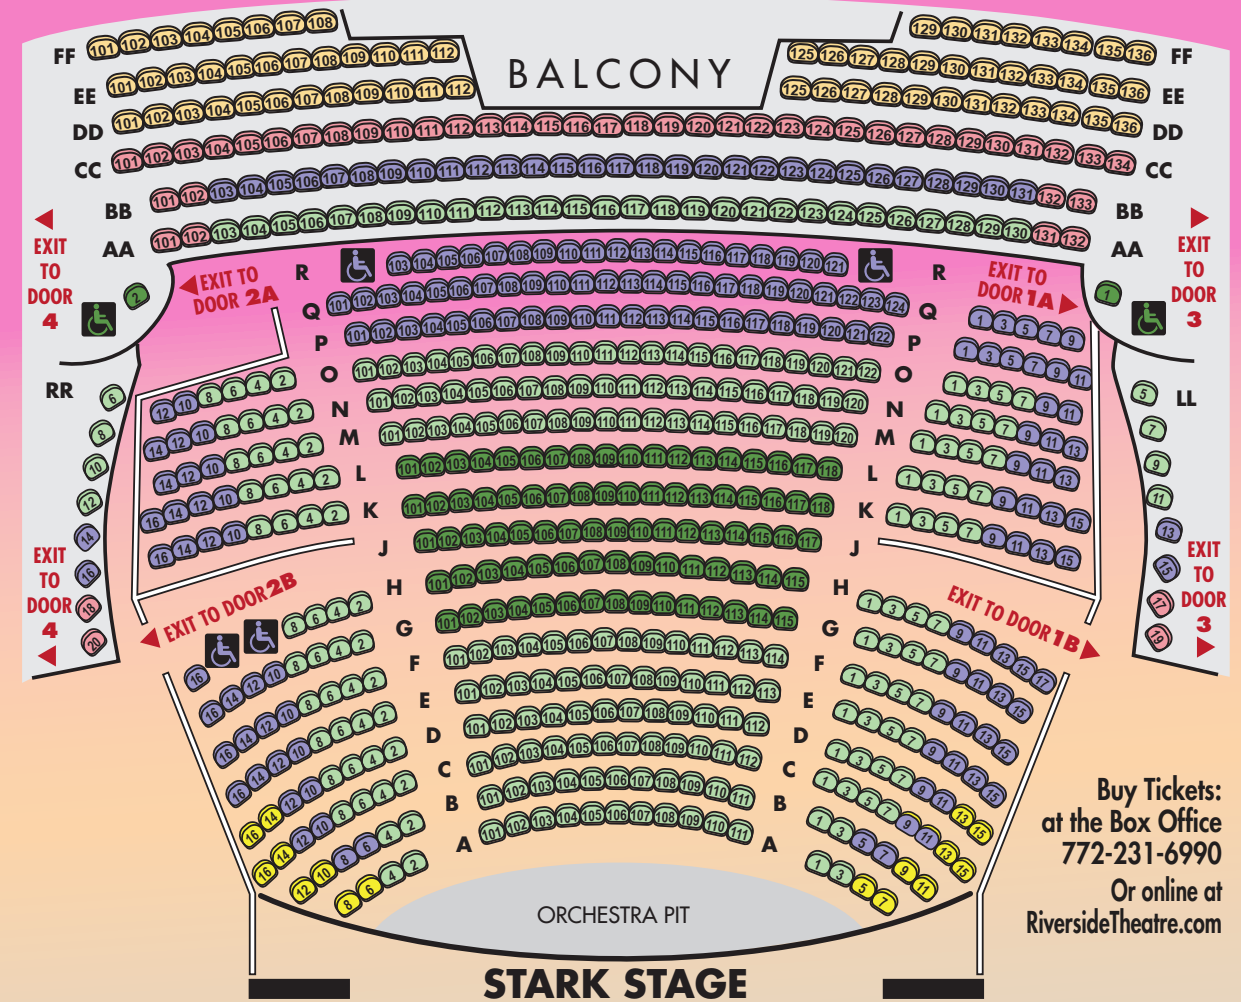

New Season Subscribers,

Flex Bundles & Single Show Tickets

Purchase beginning: May 2, 2023

3 OR MORE FLEX BUNDLE *BENEFITS*

- **Flexible Dates & Seats For Each Show**
  This allows you to choose the best available seats. Applicable Section prices apply.
- **Save 10% When You Buy 3 or More Shows At One-time**
- **BACKSTAGE PASS** *magazine subscription*

Ticket exchanges are $10 per ticket
All exchanges must be done 48 hours prior to the event

ALL SALES ARE FINAL. There is an additional $2.00 processing fee per show ticket. All prices and shows subject to change. Some seats require the use of steps. **Accessibility Seating** is available for Patrons in wheelchairs. Wheelchair and companion seats are sold on a first-come, first-served basis at the Theatre Box Office or by Phone only. Headsets for sound augmentation are available at the Guest Services counter, free of charge; Photo identification is required as a deposit. **To learn more, please refer to our ticket policies at: riversidetheatre.com/ticket-policies**

Contact Us for Assistance:

772-231-6990 • RiversideTheatre.com
TicketHelp@RiversideTheatre.com

032123

SINGLE TICKETS

PERFORMANCE DATES & PRICING

MILLION DOLLAR QUARTET
ELVIS PRESLEY
JERRY LEE LEWIS
CARL PERKINS
JOHNNY CASH

JERSEY BOYS

The story of Frankie Valli & The Four Seasons

YANKEE TAVERN

Kinky Boots
Morning after Grace

ON YOUR FEET!
THE STORY OF EMILIO & GLORIA ESTEFAN

RIVERSIDE THEATRE

Buy Tickets:
at the Box Office
772-231-6990
Or online at
RiversideTheatre.com

SINGLE TICKETS!

PURCHASE 3 OR MORE SHOWS ON THE STARK MAIN STAGE AND WAXLAX STAGE AT ONE-TIME AND SAVE 10% WITH A FLEX BUNDLE

STARK MAIN STAGE MUSICALS

SINGLE TICKET

SECTION Starting At:

A+	$105
A	$90
B	$80
C	$75
D	$65
EXTREME ANGLD VIEW E	$45

WAXLAX STAGE PLAYS

SINGLE TICKET
$65
Per Show
GENERAL SEATING:

See Performance Chart for show dates on reverse side. Prices subject to change. View Ticket Sales Policy at RiversideTheatre.com